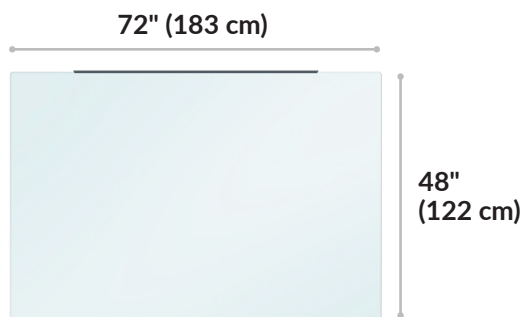

Glass Board 72x48

This wall-mounted Glass Board features a magnetic, erasable surface, making it perfect for collaboration and presentations. Two people can easily mount it horizontally or vertically on almost any wall using the installation template—and all the hardware you need is included. The sturdy, frameless design allows you to hang multiple boards side-by-side to maximize your writable surface area.

- Weight: 75 lb (34 kg)
- Erasable, magnetic glass surface
- Hardware and installation template included
- Can be mounted in landscape or portrait orientation
- Can be mounted with or without wall studs
- Requires two people for safe, careful installation
- Includes magnetic accessory holder (eraser and markers not included)