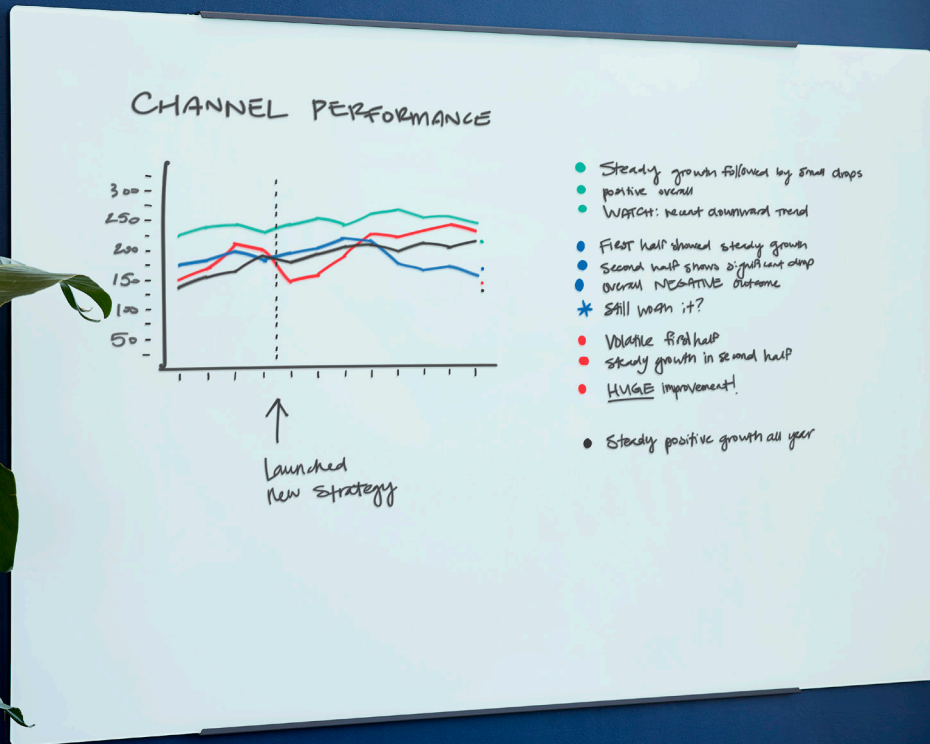

Glass Board 72x48

This wall-mounted Glass Board features a magnetic, erasable surface, making it perfect for collaboration and presentations. Two people can easily mount it horizontally or vertically on almost any wall using the installation template—and all the hardware you need is included. The sturdy, frameless design allows you to hang multiple boards side-by-side to maximize your writable surface area.

- Weight: 75 lb (34 kg)
- Erasable, magnetic glass surface
- Hardware and installation template included
- Can be mounted in landscape or portrait orientation
- Can be mounted with or without wall studs
- Requires two people for safe, careful installation
- Includes magnetic accessory holder (eraser and markers not included)